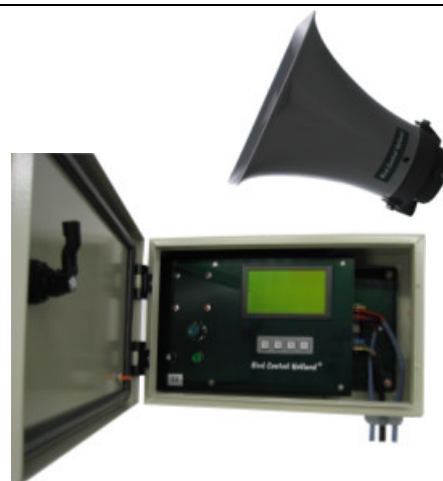

Bird Control Holland®

This very advanced sound-system is capable to scare away 1 to more than 10.000 birds over large distances. The principle is simple. On location at least 4 loudspeakers will be installed to become a surround effect. They are connected to a Central Unit. In this way a surround sound is created of flying around birds of prey, like, Buzzards, falcons, goshawks, eagles etc.

Various sounds, intervals, start and stop times can be programmed separately. Horn speakers are connected to the **Scare Sound** Central Unit, by means of special shielded cables. The Central Unit operates at a supply voltage of 220V or 12 V and can be located indoor or outdoor the speakers that are powered at low-voltage, are weather resistant IP65.

Technical specifications

Suply power	220 V AC 2 x 12 Volt DC
Internal power	2 x 12 Volt 0,8 watt
Sound power	4 x 23 Watt 4 x 120 dB max. power
Input sensivity	300 Mv
Channelcut	70 dB
Bandrange	7Hz- 60 KHz (-3 dB)
Power consumption	0,4 Amp to max 1 Amp
Harmonical difference	0,07 %
Dimension central unit	420 x 250 x 160 mm L x B x D
weight	8250 Gram
Central housing	powdercoat + RVS steel IP 65
Speakers	4 x 23 Watt 8 Ohm IP 66 grijs PVC
Frequenti range	350 – 16.000 Hz
Speakers dimension	200 x 140 x 235
Cable	2 x 1,5 max. 200 meter 2 x 100 m1
Timer	internal klock 7 programs
Timer 2	Programmable IC's (via menu endless)
Soundmemory	Programmed chip 4 x 15 sec.
Sounds	Natural predators 4 x + random
Detection	Active or passive detectors NC/NO
detection Range	Max 30 meter
Effectif system range	6 Ha or more
Conformite	CE, Europa.
manual	Netherlands, on request english, france, german etc..